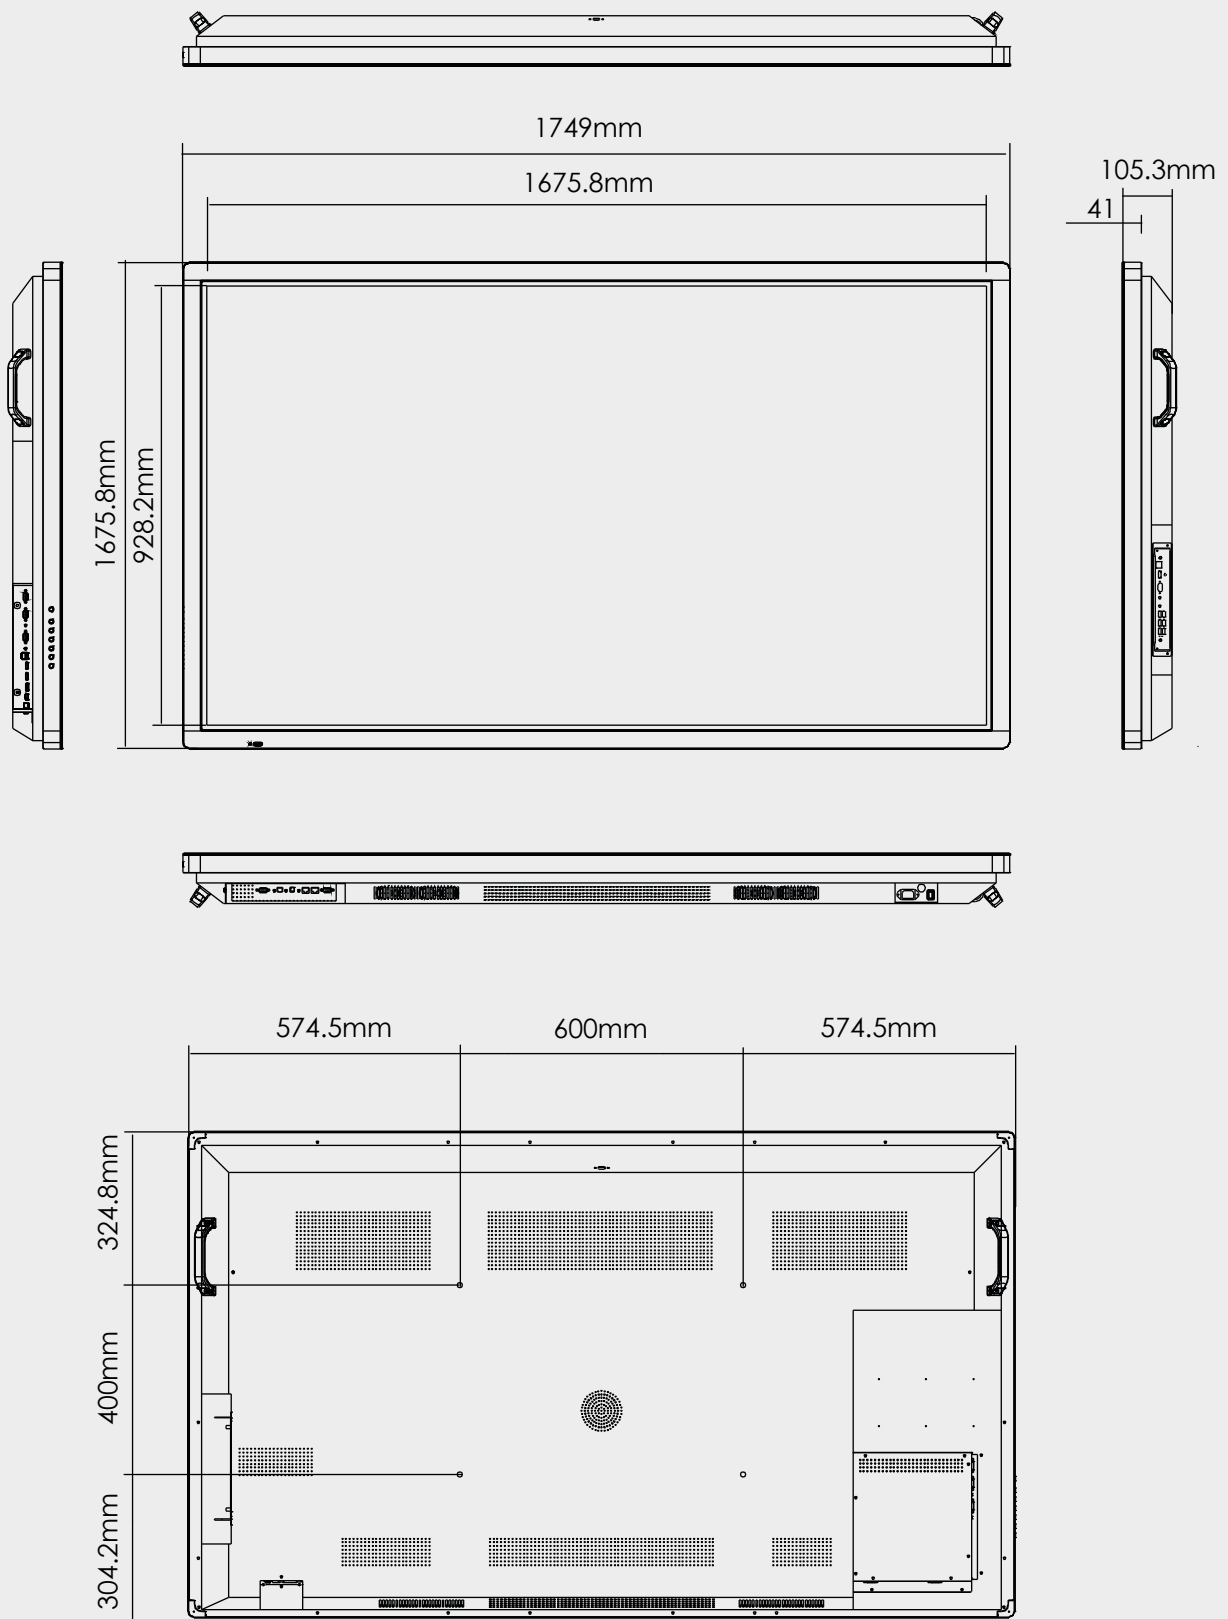

## Supplied Mounting Bracket

Width	Height	Depth	Weight
960 mm	240 mm	29.4 mm	8kg

# 86" Specification

# 65" Lightning Screen

# 55" Lightning Screen