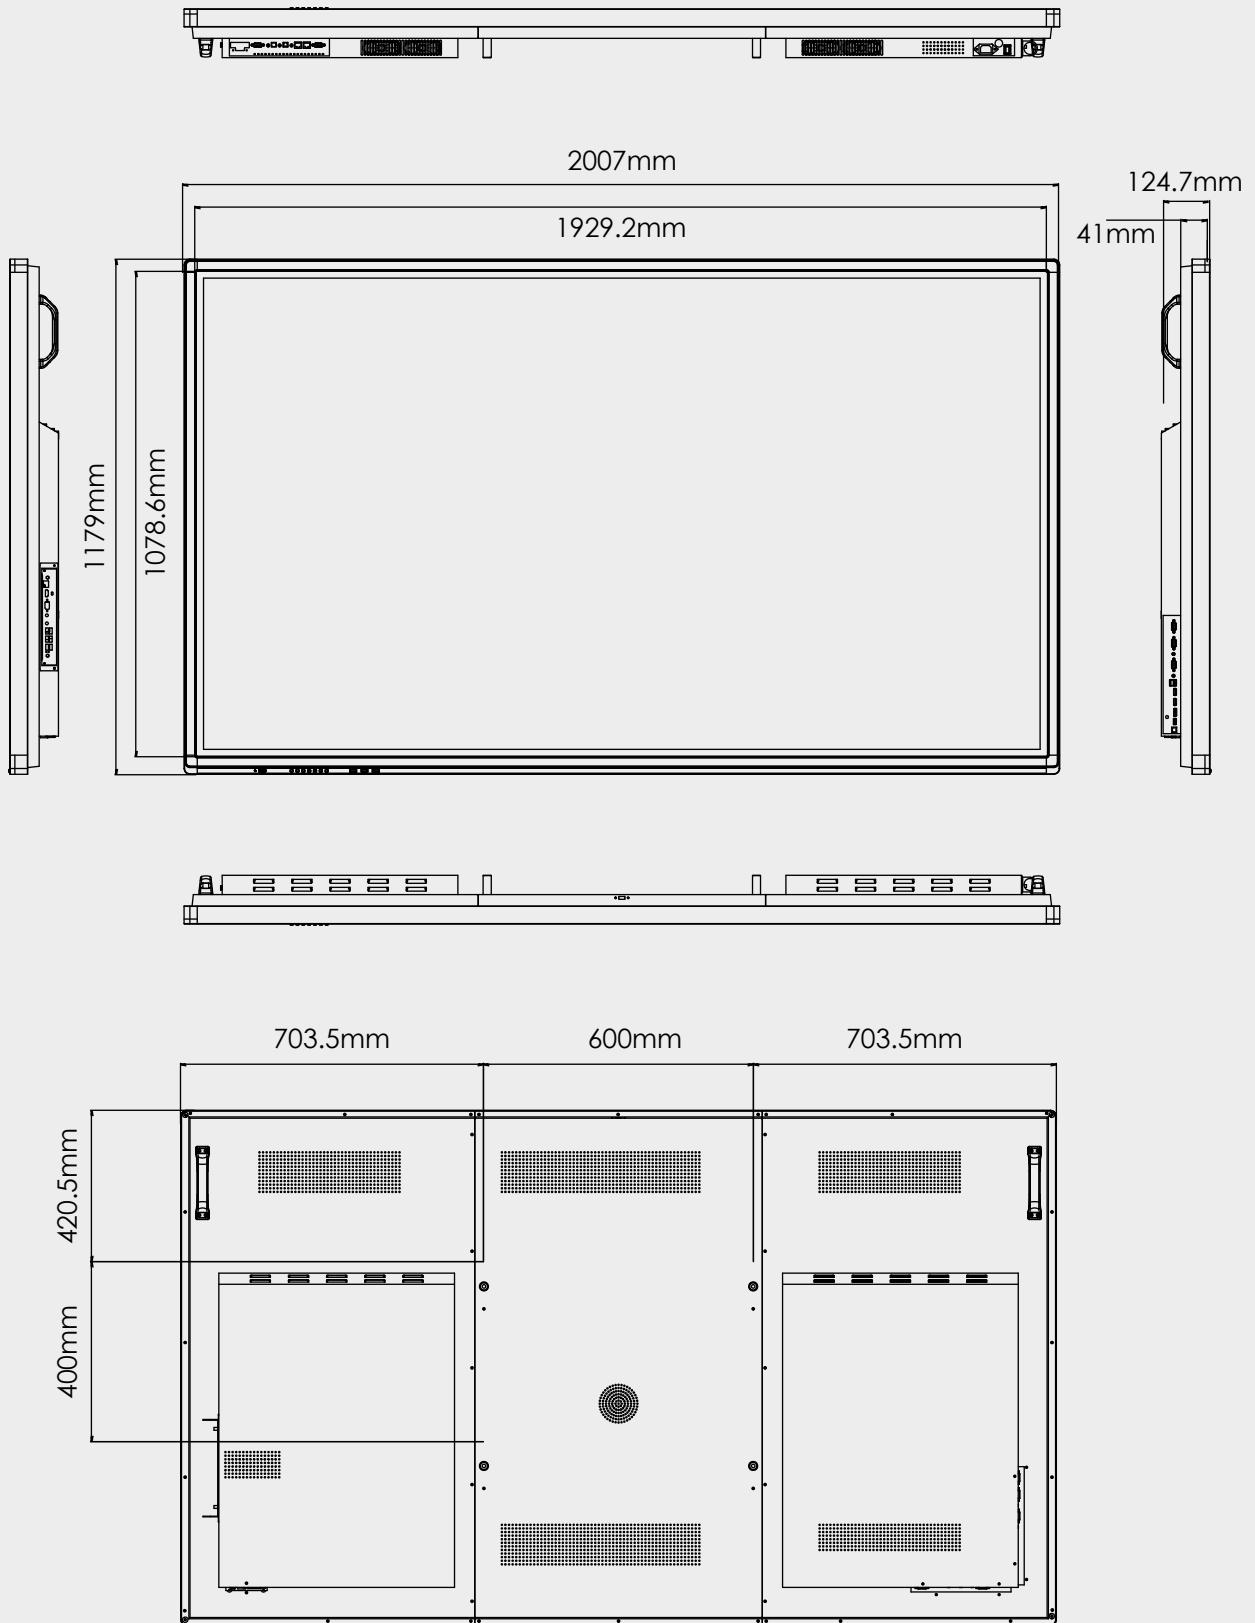

## Supplied Mounting Bracket

Width	Height	Depth	Weight
960 mm	240 mm	29.4 mm	8kg

# 86" Specification

# 65" Lightning Screen

# 55" Lightning Screen