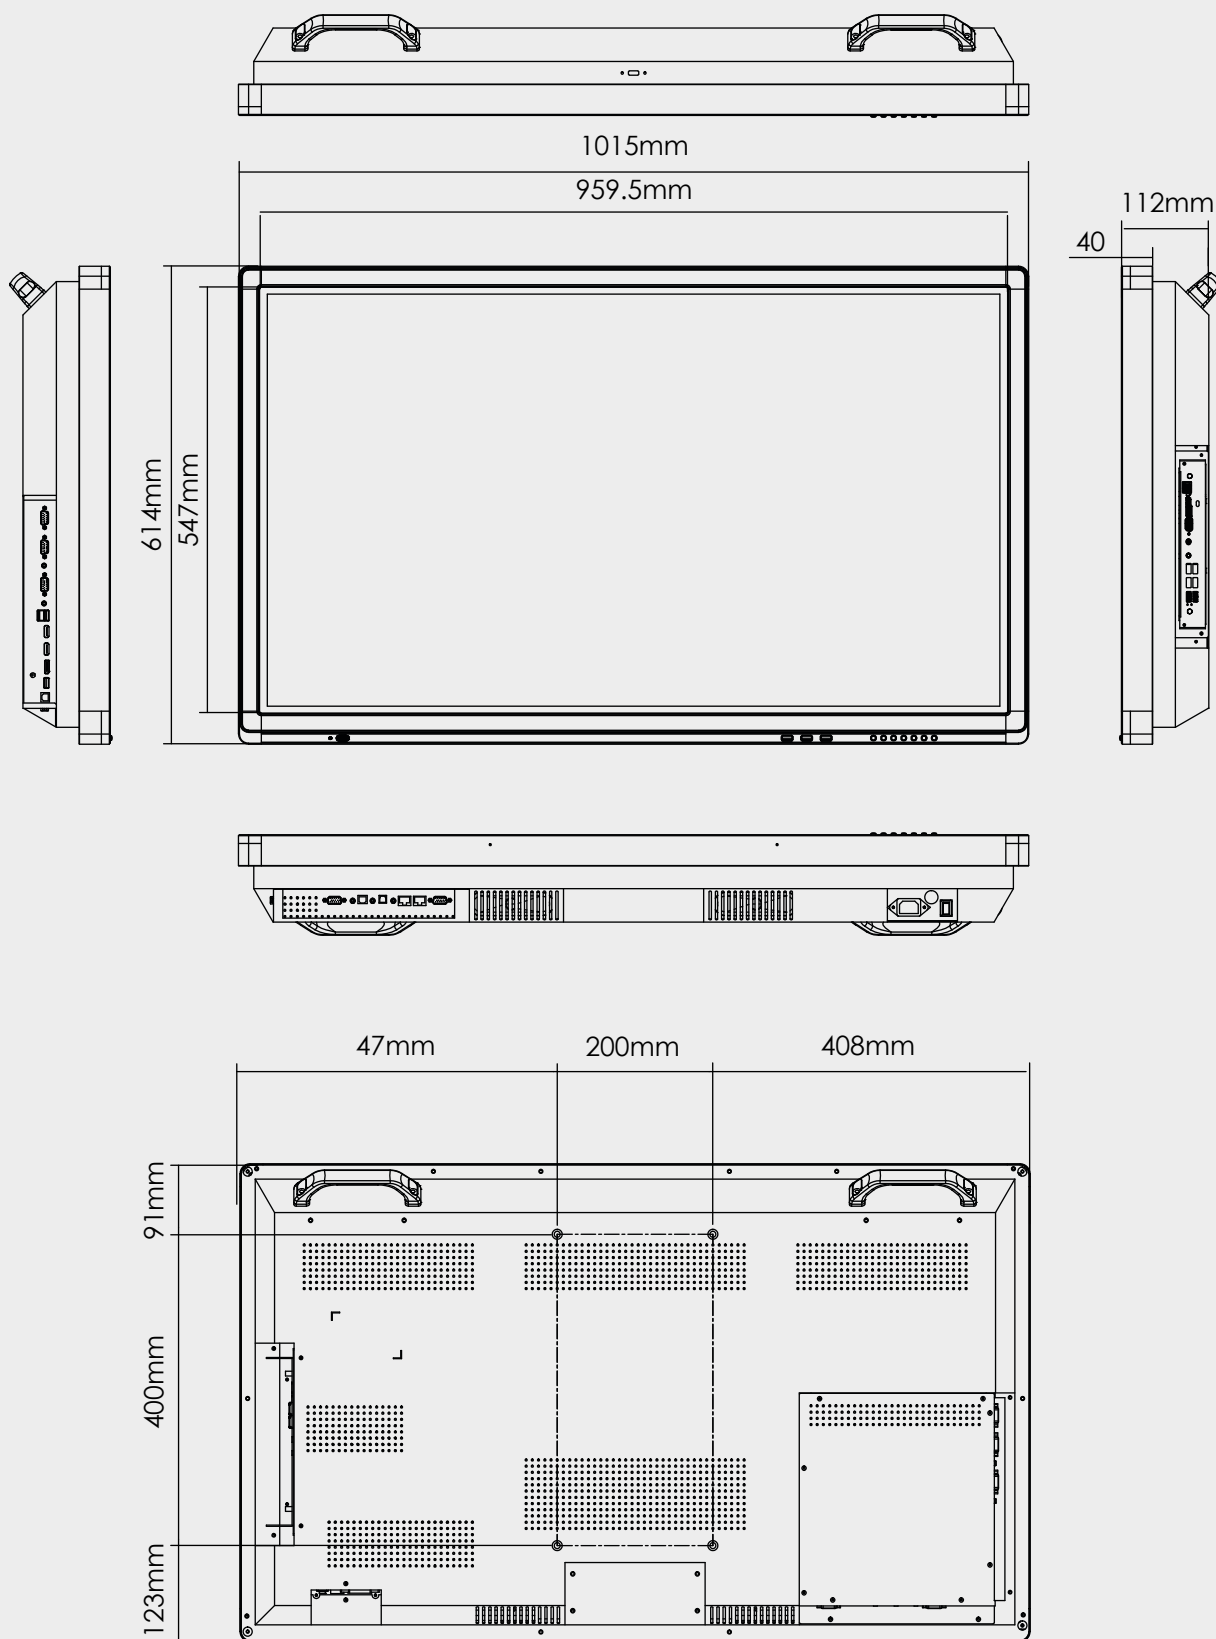

43" Lightning Screen