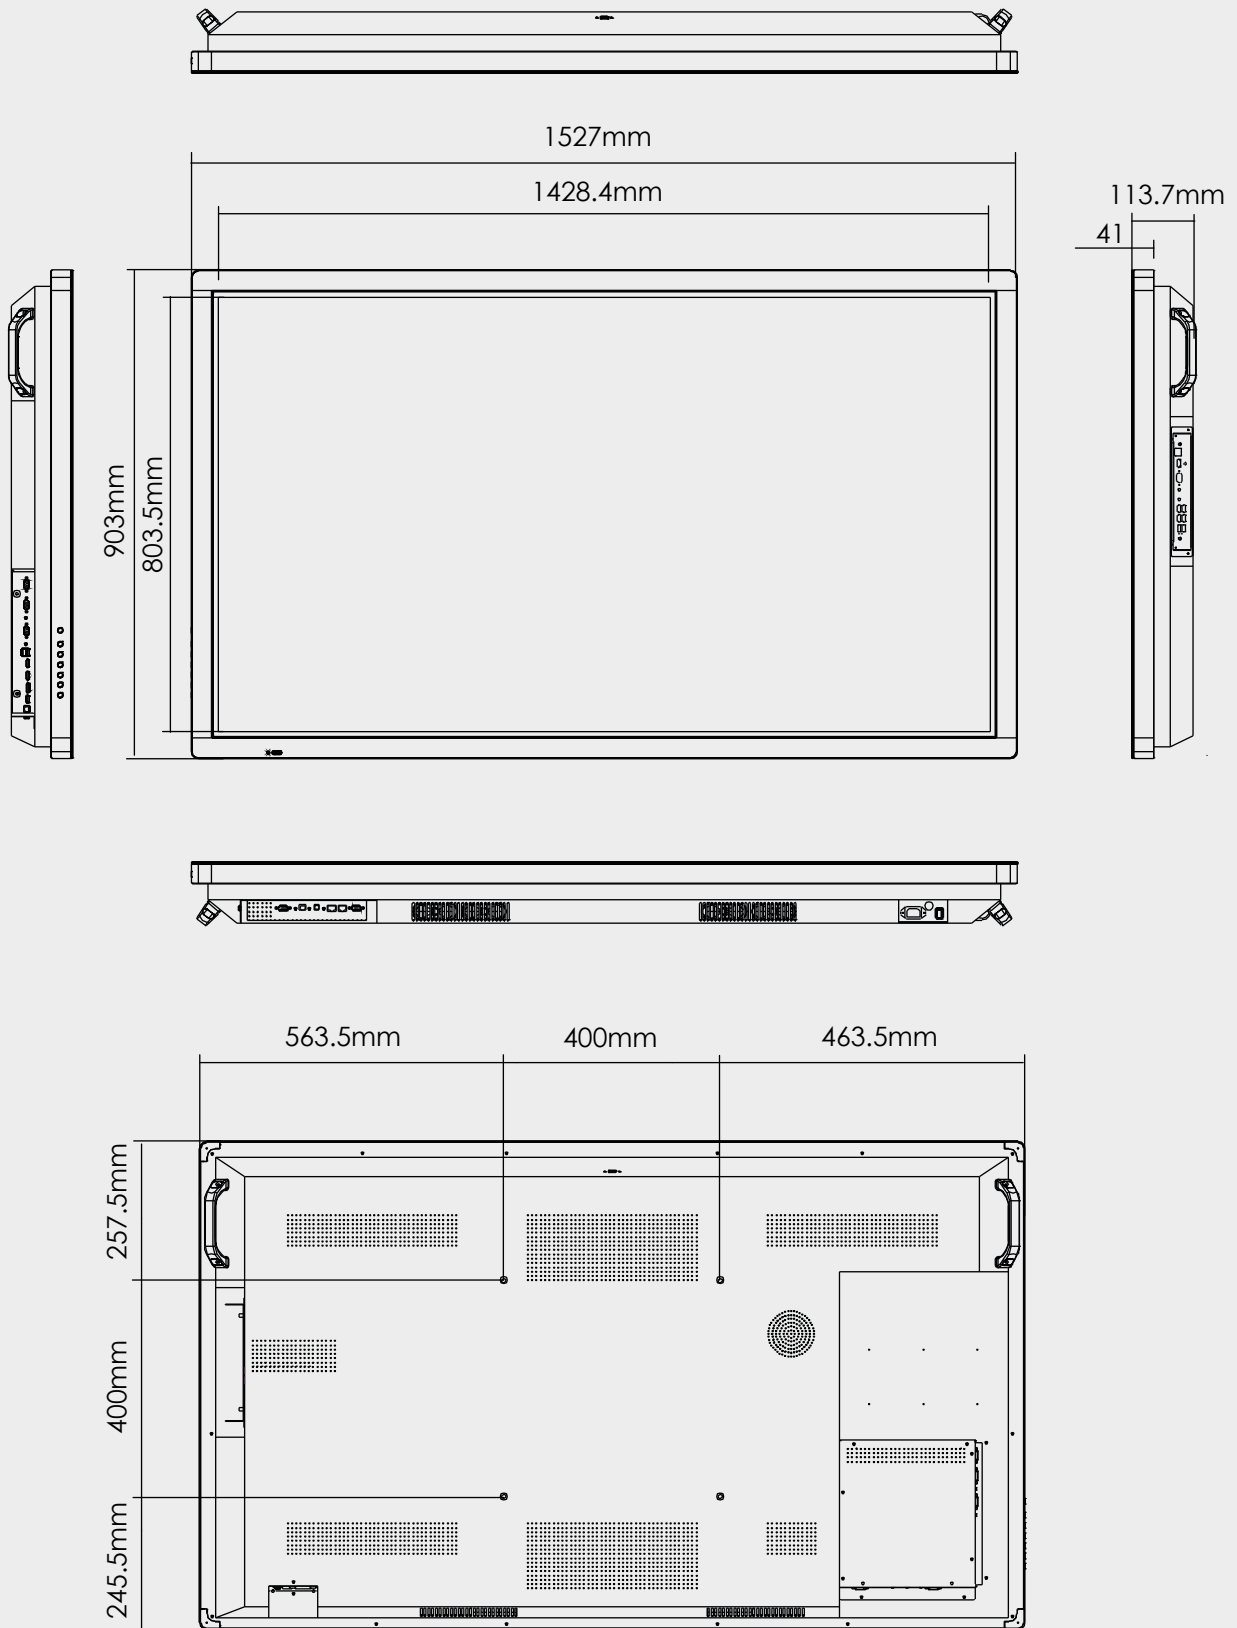

## Supplied Mounting Bracket

Width	Height	Depth	Weight
960 mm	240 mm	29.4 mm	8kg

# 86" Specification

# 65" Lightning Screen

# 55" Lightning Screen