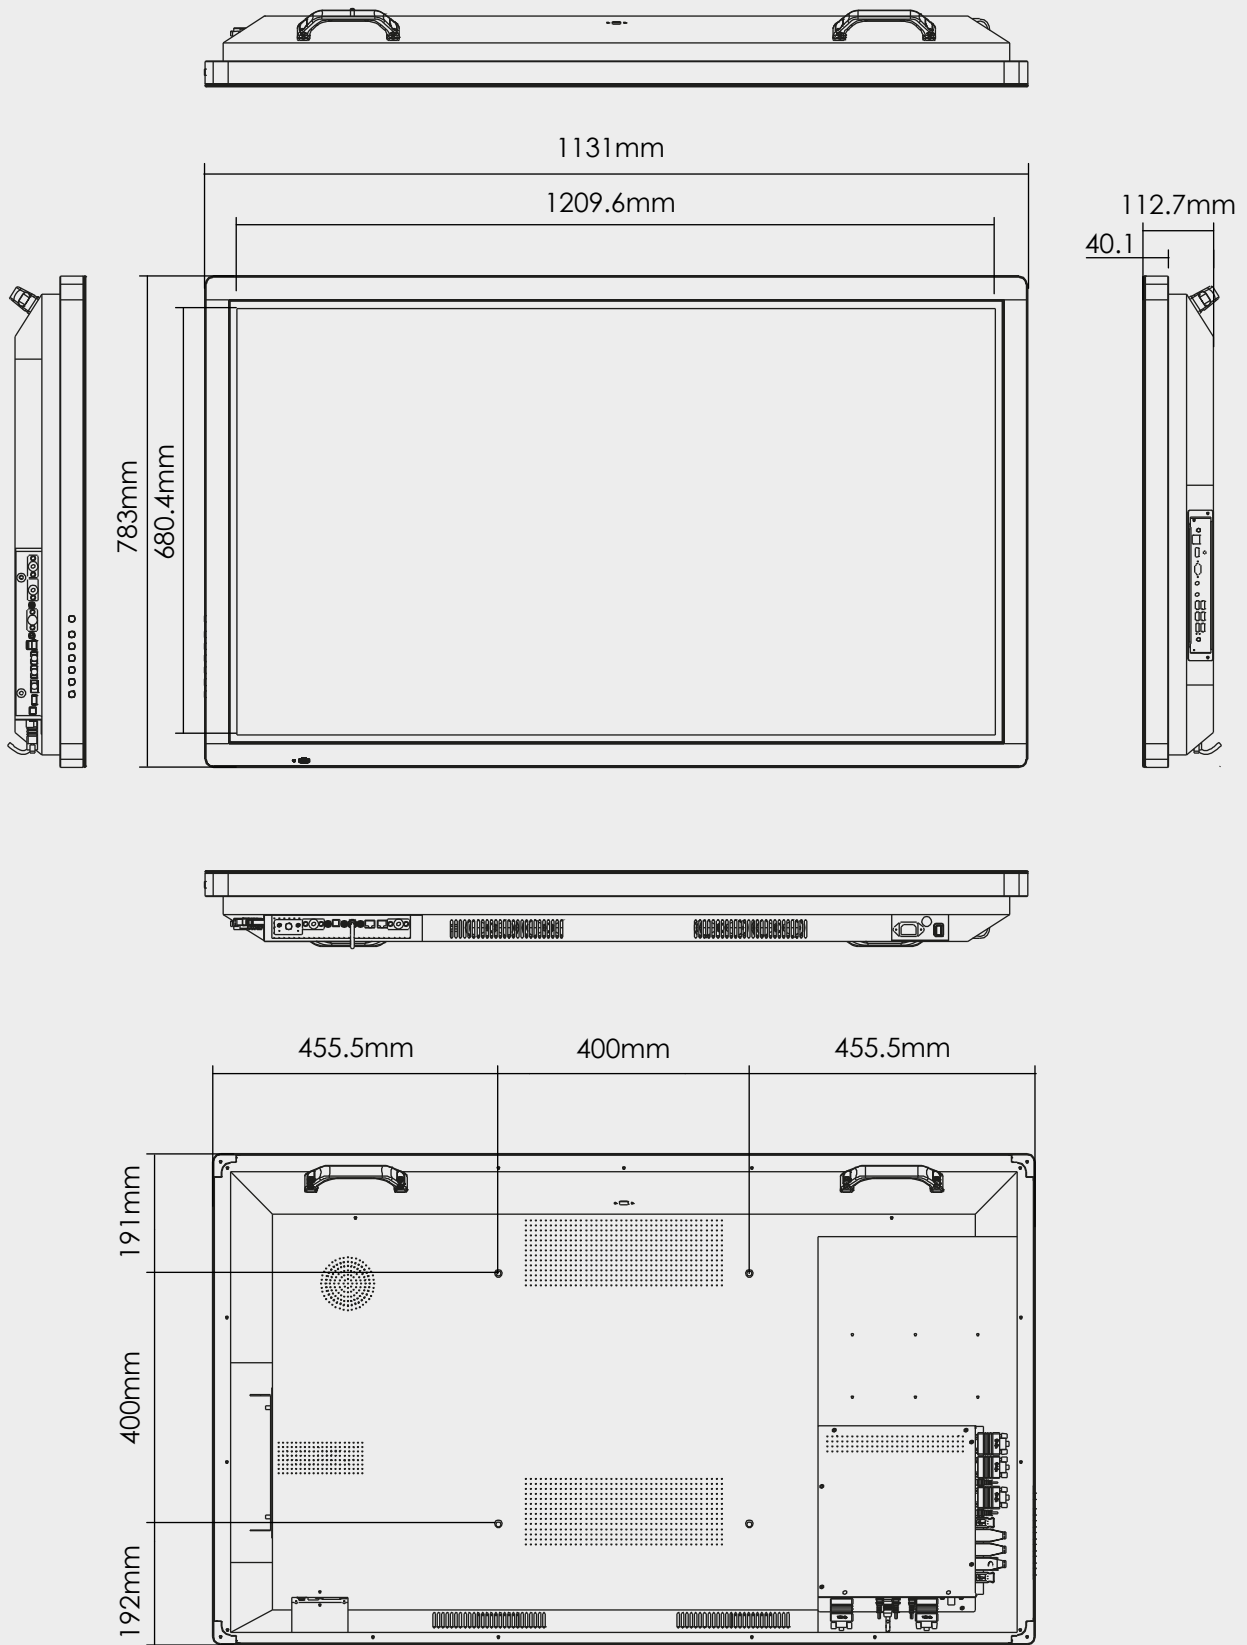

## Supplied Mounting Bracket

Width	Height	Depth	Weight
960 mm	240 mm	29.4 mm	8kg

# 86" Specification

# 65" Lightning Screen

# 55" Lightning Screen